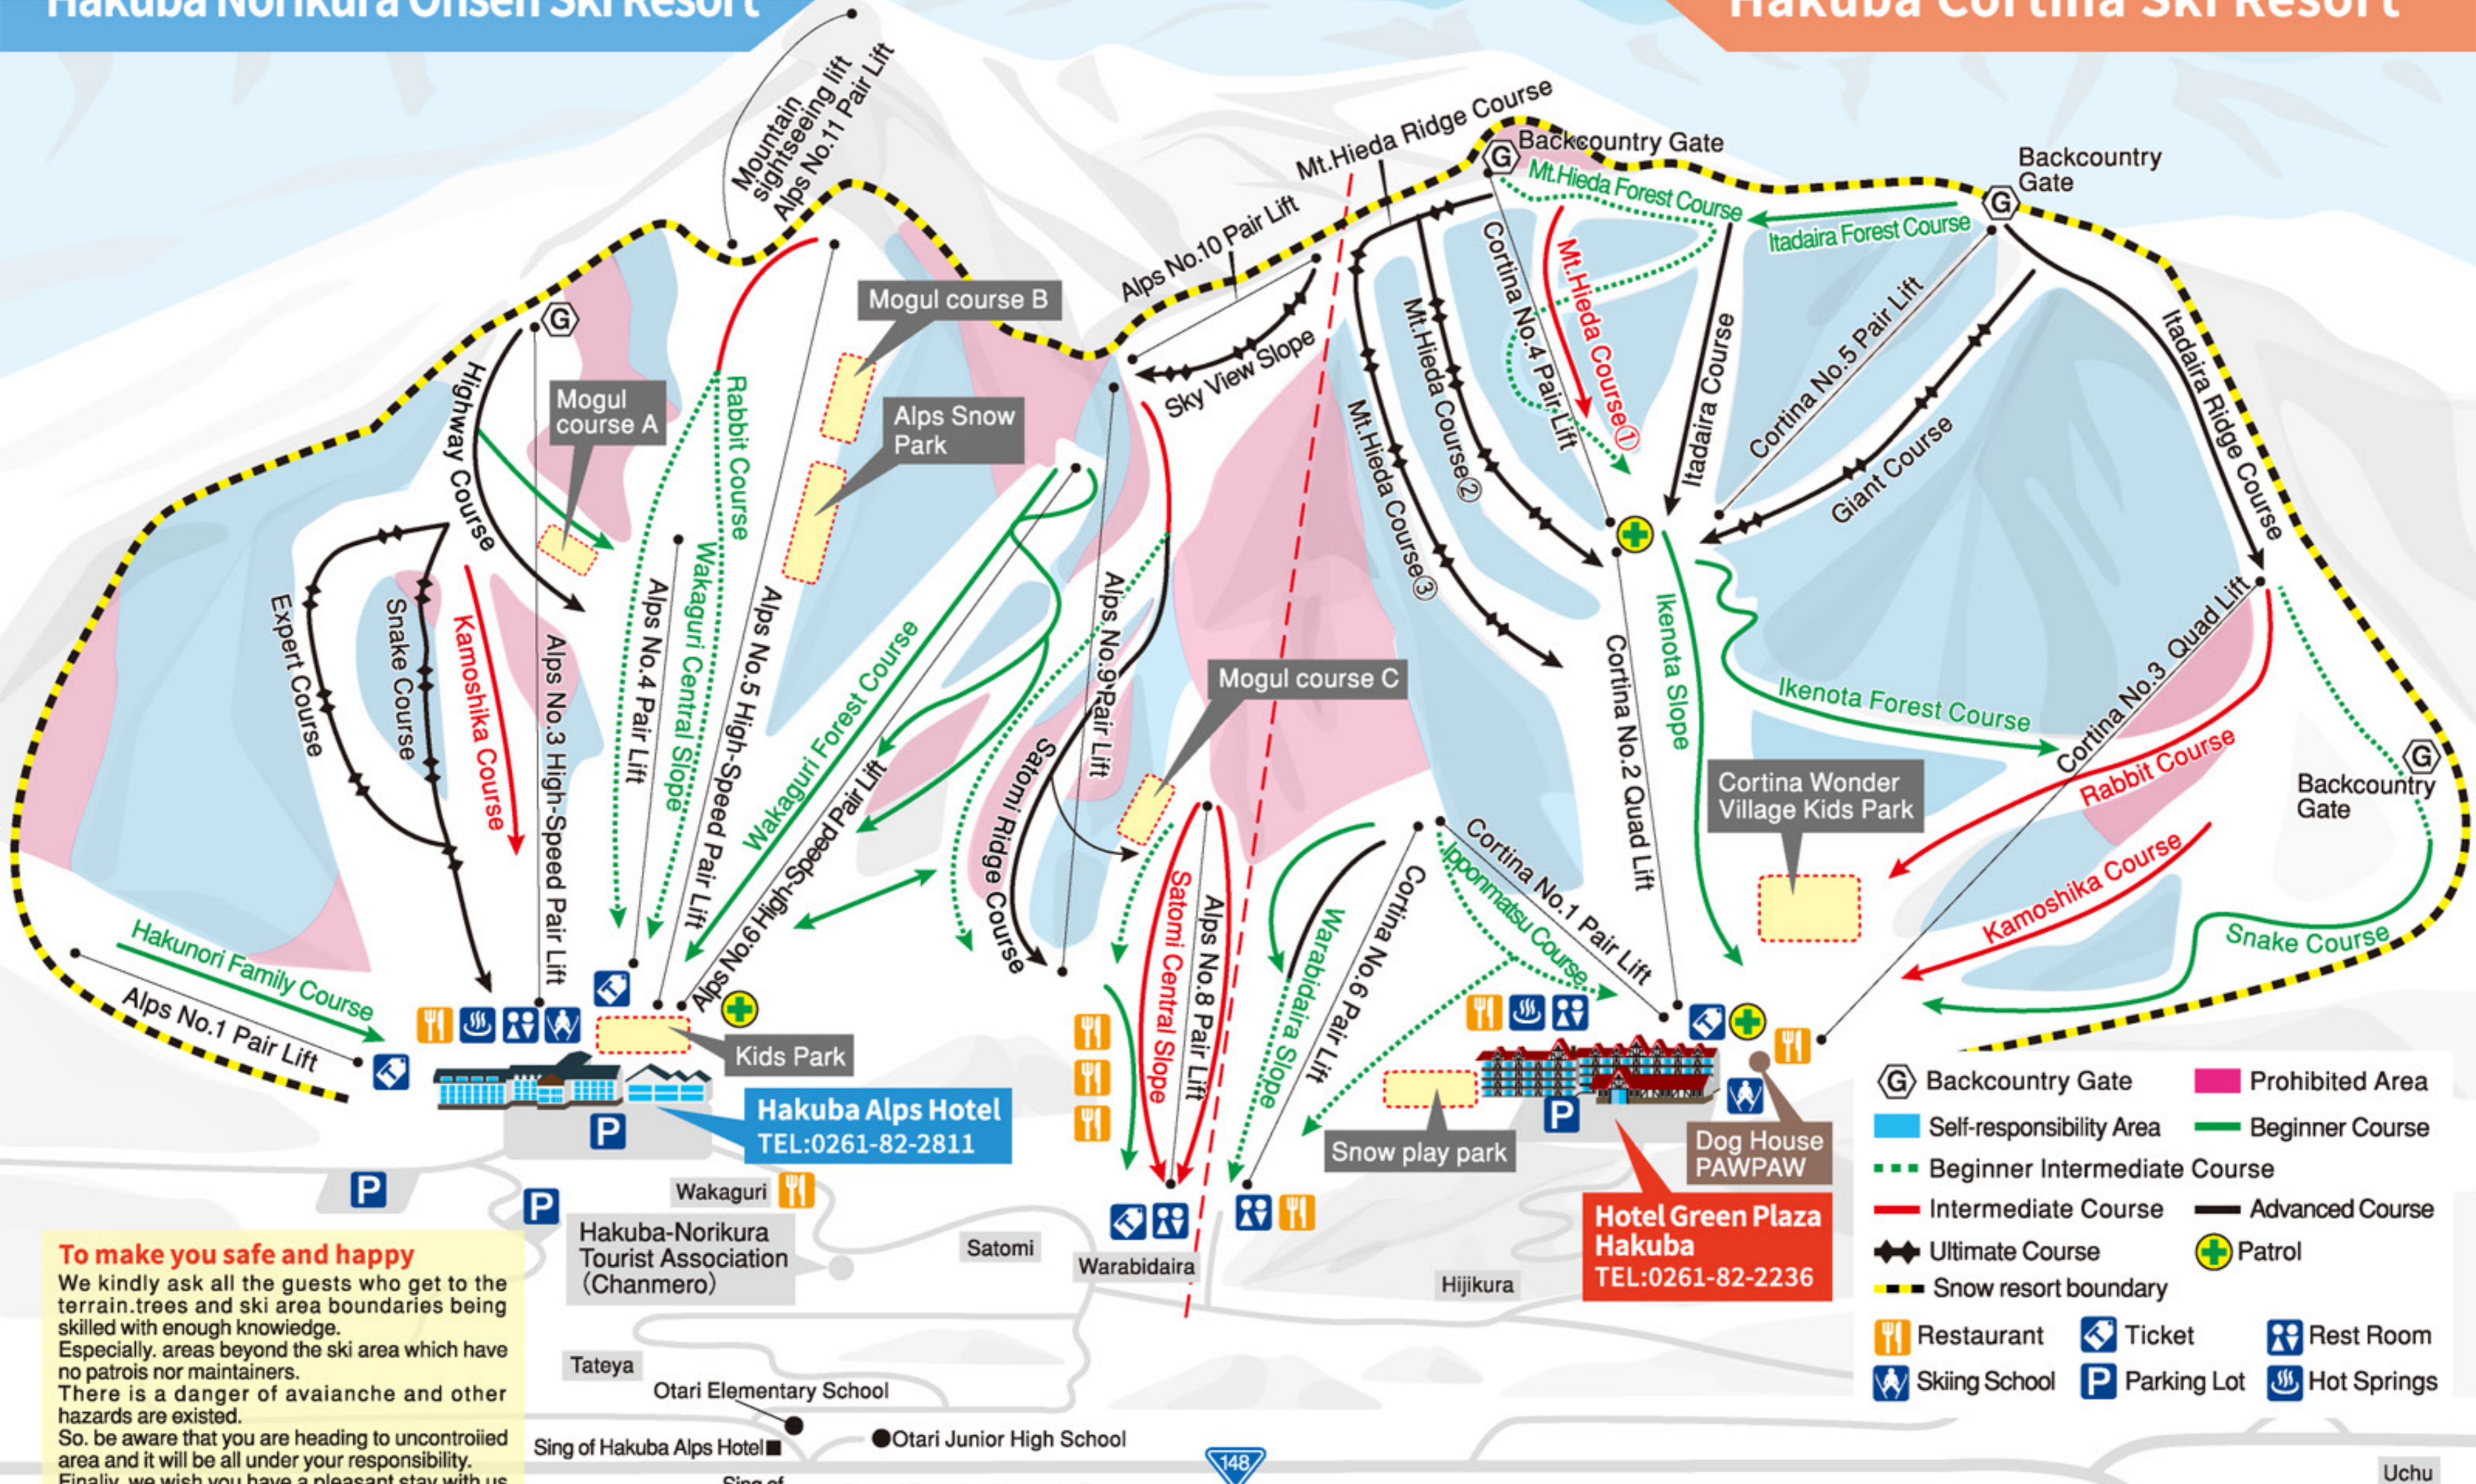

Hakuba Norikura Onsen Ski Resort

Hakuba Cortina Ski Resort

To make you safe and happy
 We kindly ask all the guests who get to the terrain, trees and ski area boundaries being skilled with enough knowledge. Especially, areas beyond the ski area which have no patrols nor maintainers. There is a danger of avalanche and other hazards are existed. So, be aware that you are heading to uncontrolled area and it will be all under your responsibility. Finally, we wish you have a pleasant stay with us and time full of joy in the nature.

Sing of Hakuba Alps Hotel
 Sing of Hotel Green Plaza Hakuba
 Sing of Tsugaike Mountain Resort

- Backcountry Gate
- Self-responsibility Area
- Beginner Course
- Beginner Intermediate Course
- Intermediate Course
- Advanced Course
- Ultimate Course
- Snow resort boundary
- Restaurant
- Ticket
- Rest Room
- Skiing School
- Parking Lot
- Hot Springs
- Prohibited Area
- Beginner Course
- Patrol

※Lift・Course opening is subject to change due to snow conditions.